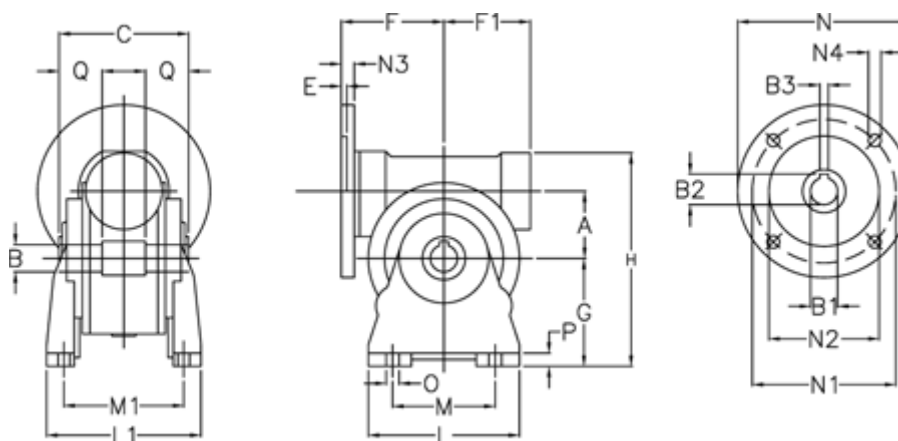

# Data Sheet

Article number: 3902185020245

Description: Worm gear  
VF 185-A-20-112B5, without lubrication

## Measures

A	= 185.4	F1	= 205	N1	= 215
B	= 60 H7	G	= 254	N2	= 180
B1 E7	= 28	H	= 457	N3	= 16
B2	= 31.3	L	= 360	N4	= 13
B3 H9	= 8	L1	= 320	O	= 22
C	= 190	M	= 270	P	= 22
E	= 4	M1	= 251	Q	= 65
F	= 217	N	= 250		